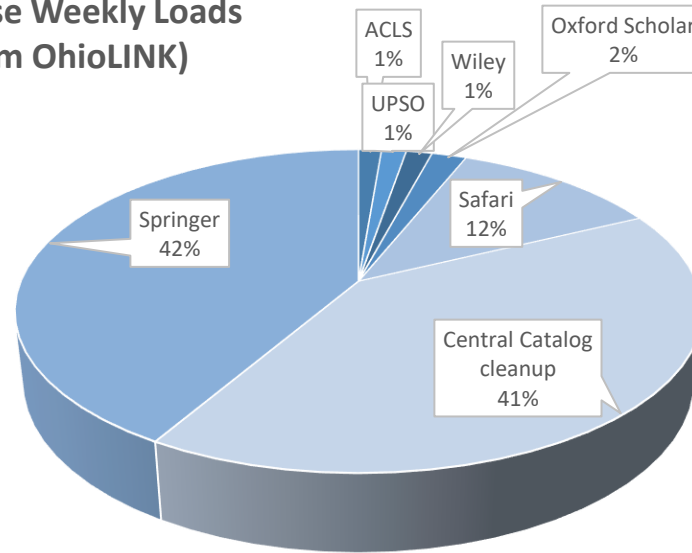

April - June, 2022	
Database	Record Count
ACLS	147
UPSO	158
Wiley	166
Oxford Scholar	222
Safari	1,336
Central Catalog cleanup	4,626
Springer	4,735
TOTAL	11,390

Database Weekly Loads
(From OhioLINK)

■ ACLS ■ UPSO ■ Wiley ■ Oxford Scholar ■ Safari ■ Central Catalog cleanup ■ Springer