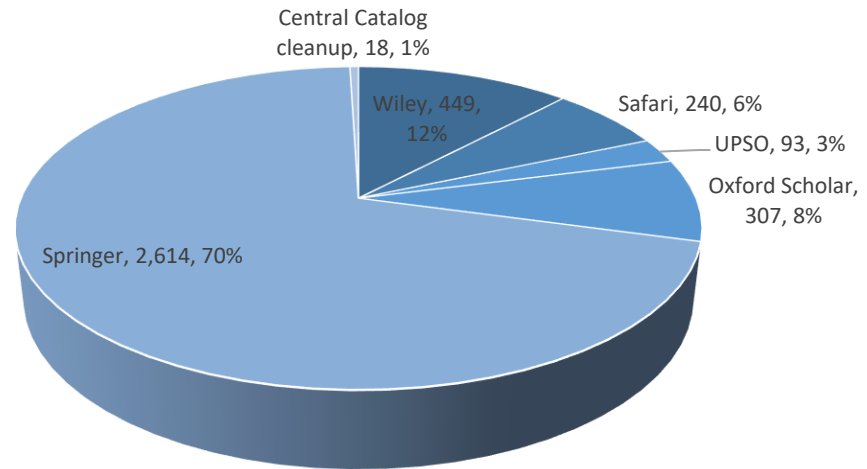

January - March, 2022	
Database	Record Count
Wiley	449
Safari	240
UPSO	93
Oxford Scholar	307
Springer	2,614
Central Catalog cleanup	18
TOTAL	3,721

**Database Weekly Loads
(From OhioLINK)**

- Wiley
- Safari
- UPSO
- Oxford Scholar
- Springer
- Central Catalog cleanup